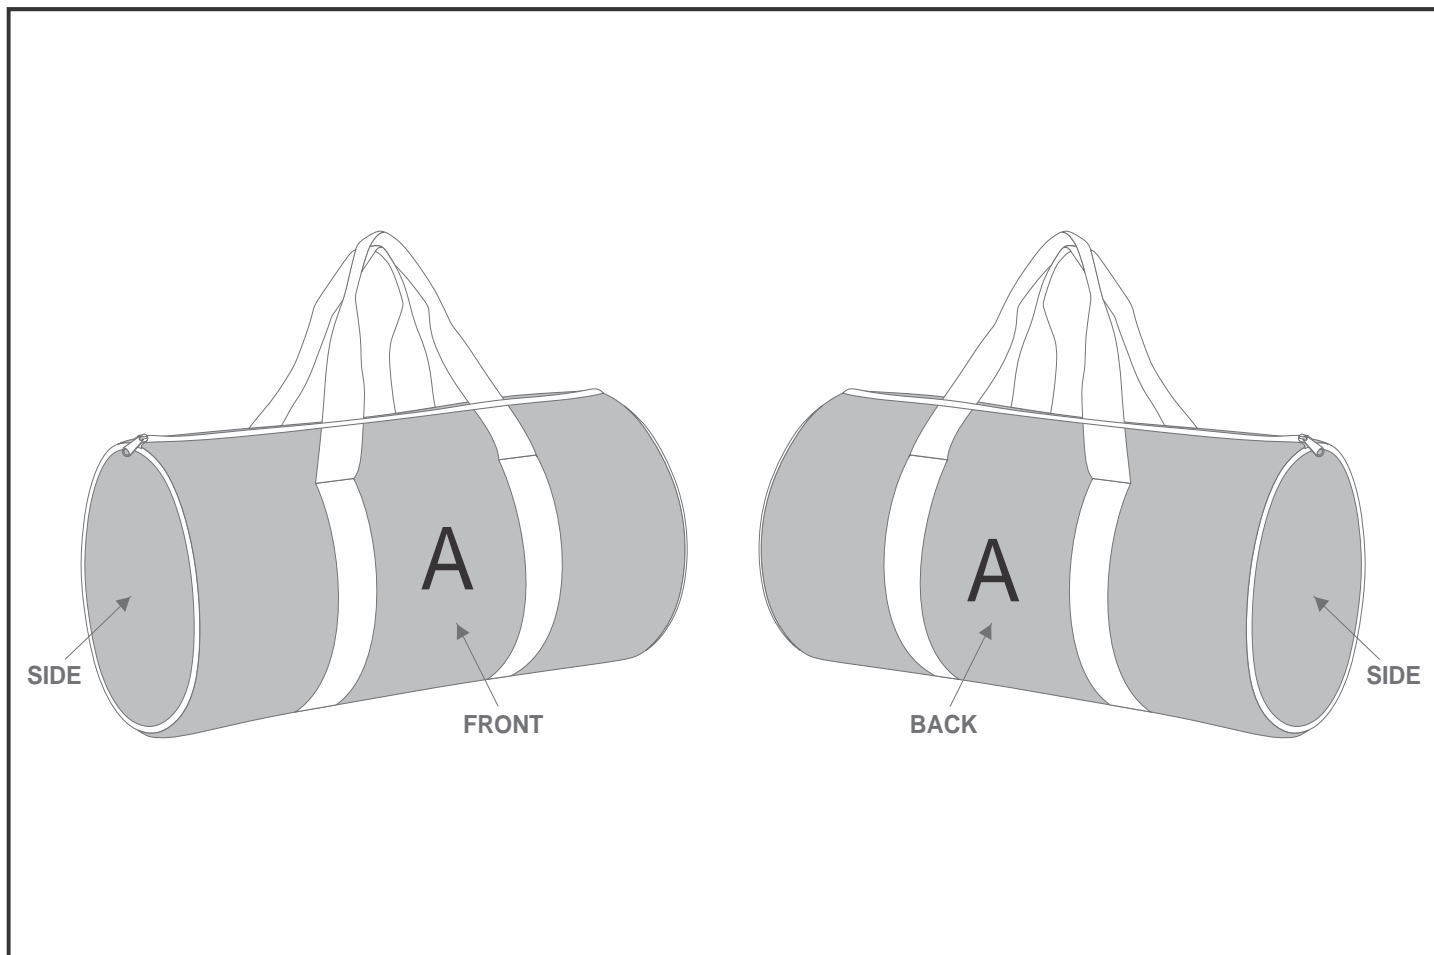

BC-HP-33-G

Hoppla Carter Barrel Sport Bag

Need to know:

- Includes 1-Position Sublimation (setup fees apply)

- Please Note: We cannot guarantee 100% logo Alignment on all Brandable Panels.

Branding Options:

Position	Branding Method (Branding Code)	No. of Colours	Dimension
A	Custom Sublimation A (CPSUB-A)	Full Colour	1107mm wide x 784mm high